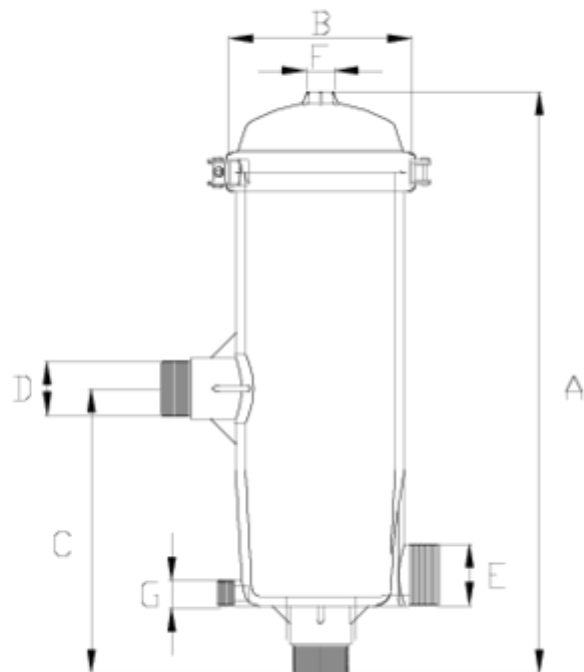

Filters

FILTRO DE MALLA SALIDA ROSCADA "BSP" SUPER ITEM 792

REFERENCE	DESCRIPTION	Net weight	Volumen (m ³)	Gross weight	Unidades lote
1008330	FILTER THREADED SUP. 2" 40M3 50M	5,4249	0,08678	12,34	2
1008332	FILTER THREADED SUP. 2" 40M3 130M	5,225	0,08678	11,3123	2
1008334	FILTER THREADED SUP. 2" 40M3 300M	5,225	0,08678	11,3123	2

ITEM 792 | FILTRO DE MALLA SALIDA ROSCADA "BSP" SUPER

CÓDIGO	SALIDA	MESH	MICRAS	A	B	C	D	E	F	G	PN	TIPO ROSCA
08330	63-2"	275	50	623	195	302	2"	2"	3/4"	3/4"	PN8	BSP
08331	63-2"	150	100	623	195	302	2"	2"	3/4"	3/4"	PN8	BSP
08332	63-2"	120	130	623	195	302	2"	2"	3/4"	3/4"	PN8	BSP
08333	63-2"	75	200	623	195	302	2"	2"	3/4"	3/4"	PN8	BSP
08334	63-2"	55	300	623	195	302	2"	2"	3/4"	3/4"	PN8	BSP