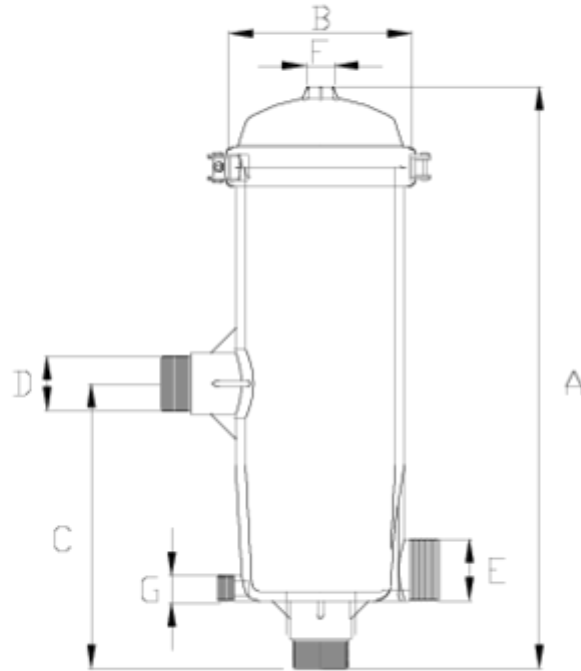

Filters

FILTRO DE MALLA SALIDA ROSCADA "BSP" SUPER ITEM 792

REFERENCE	DESCRIPTION	Net weight	Volumen (m ³)	Gross weight	Unidades lote
1008330	FILTER THREADED SUP. 2" 40M3 50M	5,4249	0,08678	12,34	2
1008332	FILTER THREADED SUP. 2" 40M3 130M	5,225	0,08678	11,3123	2
1008334	FILTER THREADED SUP. 2" 40M3 300M	5,225	0,08678	11,3123	2

ITEM 792 | FILTRO DE MALLA SALIDA ROSCADA "BSP" SUPER

Product Documents

Product Certificates

Company Certificates