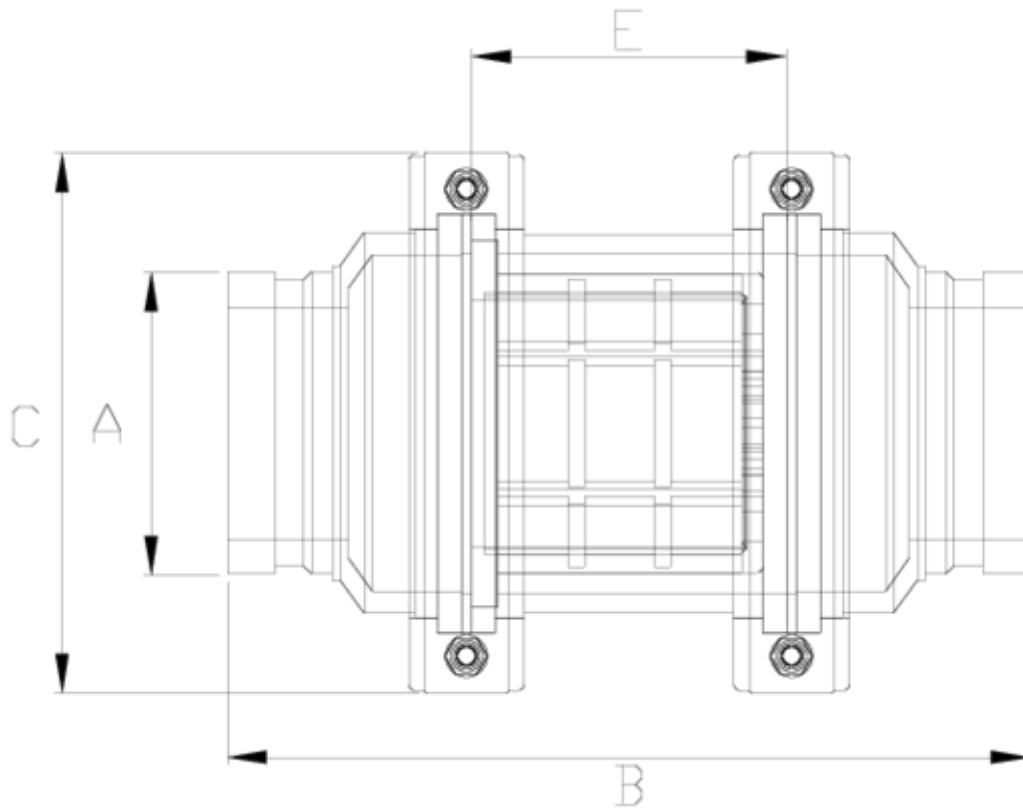

Netvitc System® Filters

Line filter Netvitc outlet - screen sight glass ITEM 516

| REFERENCE | DESCRIPTION | Net weight | Volumen (m ³) | Gross weight | Unidades lote |
|-----------|-------------------------------------------|------------|---------------------------|--------------|---------------|
| 108N018 | NETVITC SIGHT GLASS STRAIN.,NETV/OUT. 90 | 2,844 | 0,04117 | 12,07 | 4 |
| 108N019 | NETVITC SIGHT GLASS STRAIN.,NETV/OUT. 110 | 2,87 | 0,04117 | 12,12 | 4 |

ITEM 516 | Line filter Netvitc outlet - screen sight glass

Product Documents

Product Certificates

Company Certificates