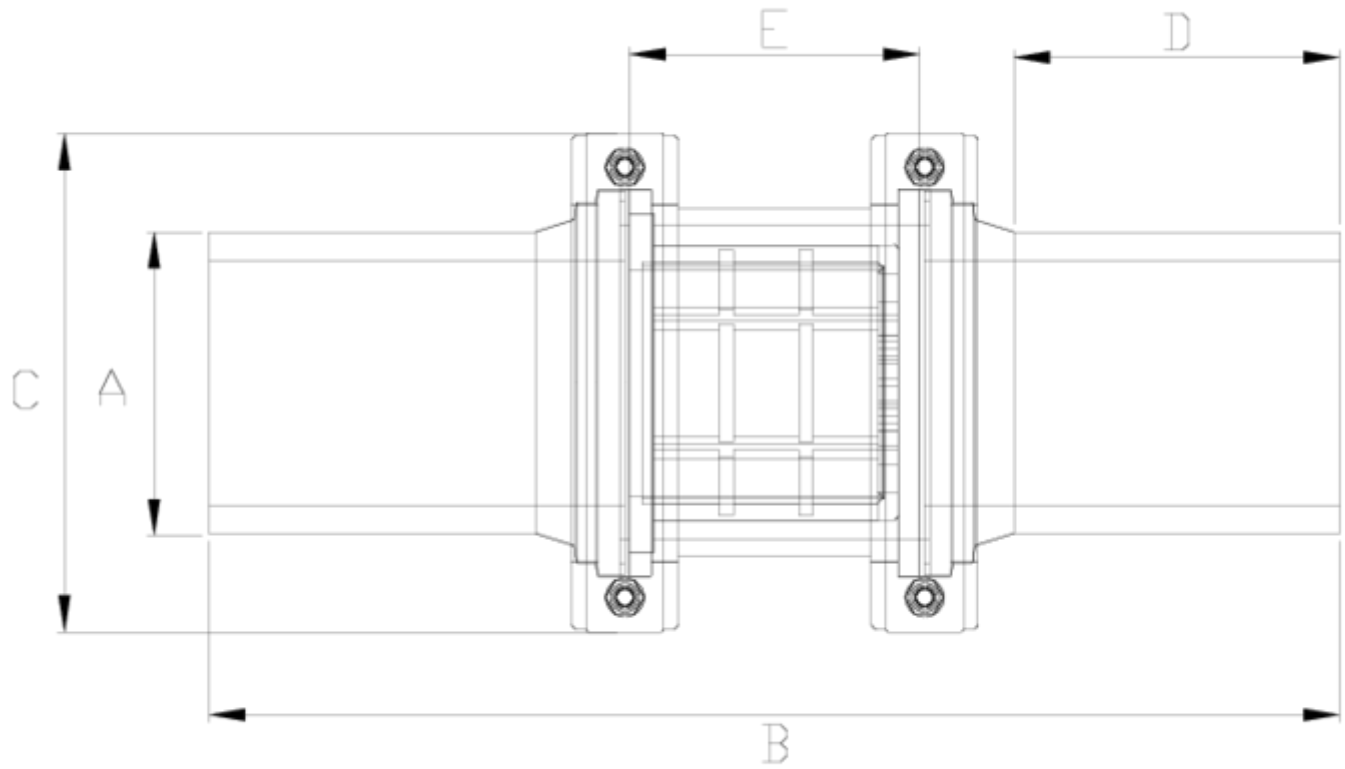

Netvitc System® Filters

Line filter PE-PE outlet - screen sight glass ITEM 517

| REFERENCE | DESCRIPTION | Net weight | Volumen (m ³) | Gross weight | Unidades lote |
|-----------|---|------------|---------------------------|--------------|---------------|
| 108N048 | NETV. SIGHT GLASS STRAIN.,THERMO OUT. 90 | 3,185 | 0,08677 | 15,617 | 4 |
| 108N049 | NETV. SIGHT GLASS STRAIN.,THERMO OUT. 110 | 3,304575 | 0,08677 | 14,24 | 4 |
| 108N050 | NETV. SIGHT GLASS STRAIN.,THERMO OUT. 125 | 3,709 | 0,06347 | 8,21 | 2 |
| 108N051 | NETV. SIGHT GLASS STRAIN.,THERMO OUT. 140 | 6,1831 | 0,04836 | 13,0313 | 2 |
| 108N052 | NETV. SIGHT GLASS STRAIN.,THERMO OUT. 160 | 6,705 | 0,08677 | 14,082 | 2 |

ITEM 517 | Line filter PE-PE outlet - screen sight glass

Product Documents

Product Certificates

Company Certificates