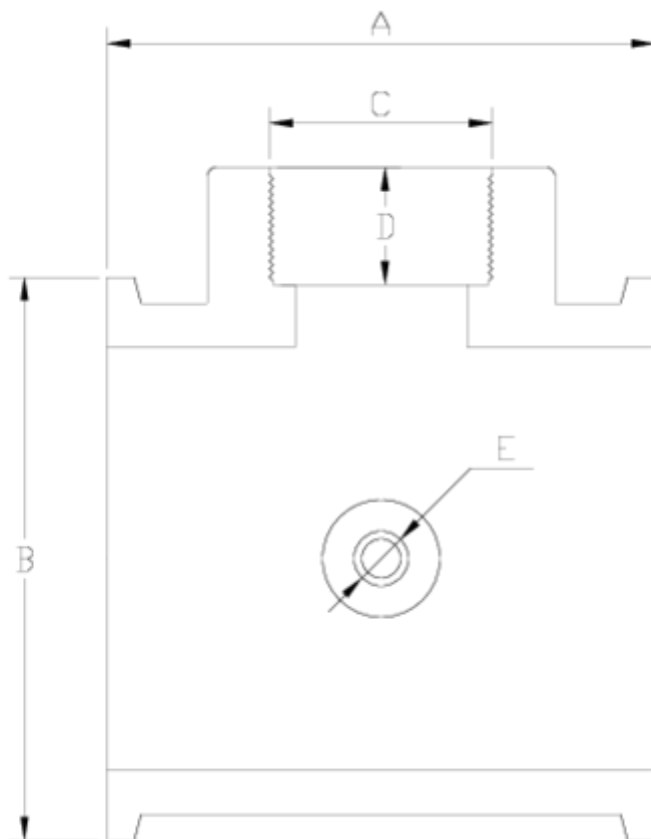

Netvitec System pressure fittings

TE CORTA R/H NETVITC SYSTEM "AIR L" PVC ITEM 40N

REFERENCE	DESCRIPTION	Net weight	Volumen (m ³)	Gross weight	Unidades lote
101N540	PVC AIR-L SNS SHORT TEE FEMALE THREAD. 90-2"-1/4"	0,83	0,02243	3,75	4
101N541	PVC AIR-L SNS SHORT TEE FEMALE THREAD. 90-2"-1/2"	0,826	0,02243	3,73	4
101N542	PVC AIR-L SNS SHORT TEE FEMALE THREAD. 90-2"-3/4"	0,82	0,02243	3,71	4
101N543	PVC AIR-L SNS SHORT TEE FEMALE THREAD. 110-2"-1/4"	1,088	0,02243	4,78	4
101N544	PVC AIR-L SNS SHORT TEE FEMALE THREAD. 110-2"-1/2"	1,085	0,02243	4,77	4
101N545	PVC AIR-L SNS SHORT TEE FEMALE THREAD. 110-2"-3/4"	1,08	0,02243	4,75	4

ITEM 40N | TE CORTA R/H NETVITC SYSTEM "AIR L" PVC

CÓDIGO	f	PESO	BRIDA	A	B	C	D	E	PN	ROSCA
1N540	90-2"	830	90	137	121	2"	38	1/4"	PN10	BSP
1N541	90-2"	826	90	137	121	2"	38	1/2"	PN10	BSP
1N542	90-2"	820	90	137	121	2"	38	3/4"	PN10	BSP
1N543	110-2"	1088	110	137	144	2"	38	1/4"	PN10	BSP
1N544	110-2"	1085	110	137	144	2"	38	1/2"	PN10	BSP
1N545	110-2"	1080	110	137	144	2"	38	3/4"	PN10	BSP