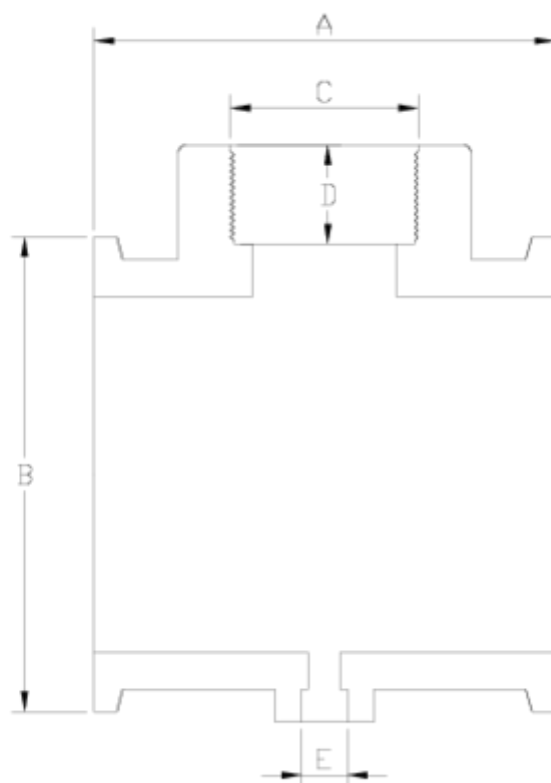

# TE CORTA R/H NETVITC SYSTEM "AIR" PVC ITEM 39N

REFERENCE	DESCRIPTION	Net weight	Volumen (m <sup>3</sup> )	Gross weight	Unidades lote
101N410	PVC "AIR" SNS SHORT TEE FEMALE THREAD. 90-2"-1/4"	0,733325	0,01553	3,26	4
101N411	PVC "AIR" SNS SHORT TEE FEMALE THREAD. 90-2"-1/2"	0,826	0,02243	3,73	4
101N412	PVC "AIR" SNS SHORT TEE FEMALE THREAD. 90-2"-3/4"	0,82	0,02243	3,71	4
101N413	PVC "AIR" SNS SHORT TEE FEMALE THREAD. 110-2"-1/4"	0,976825	0,02243	4,395	4
101N414	PVC "AIR" SNS SHORT TEE FEMALE THREAD. 110-2"-1/2"	1,085	0,02243	4,78	4
101N415	PVC "AIR" SNS SHORT TEE FEMALE THREAD. 110-2"-3/4"	1,08	0,02243	4,75	4

## ITEM 39N | TE CORTA R/H NETVITC SYSTEM "AIR" PVC

CÓDIGO	f	PESO	BRIDA	A	B	C	D	E	PN	ROSCA
1N410	90-2"	830	90	137	121	2"	38	1/4"	PN10	BSP
1N411	90-2"	826	90	137	121	2"	38	1/2"	PN10	BSP
1N412	90-2"	820	90	137	121	2"	38	3/4"	PN10	BSP
1N413	110-2"	1088	110	137	144	2"	38	1/4"	PN10	BSP
1N414	110-2"	1085	110	137	144	2"	38	1/2"	PN10	BSP
1N415	110-2"	1080	110	137	144	2"	38	3/4"	PN10	BSP