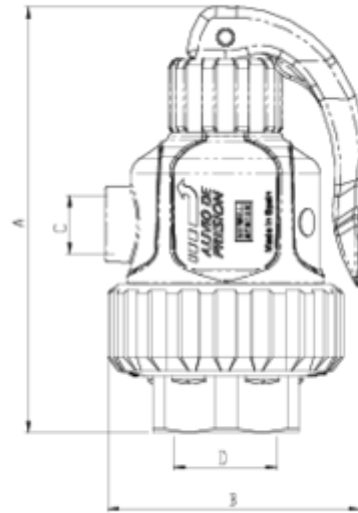

PVC check valves (with spring)

Pressure relief valve female threaded outlet ITEM 983

REFERENCE	DESCRIPTION	Net weight	Volumen (m ³)	Gross weight	Unidades lote
1016443	RESSURE RELIEF VALVE FEMALE THR. 1"	0,283225	0,00472	1,346	4