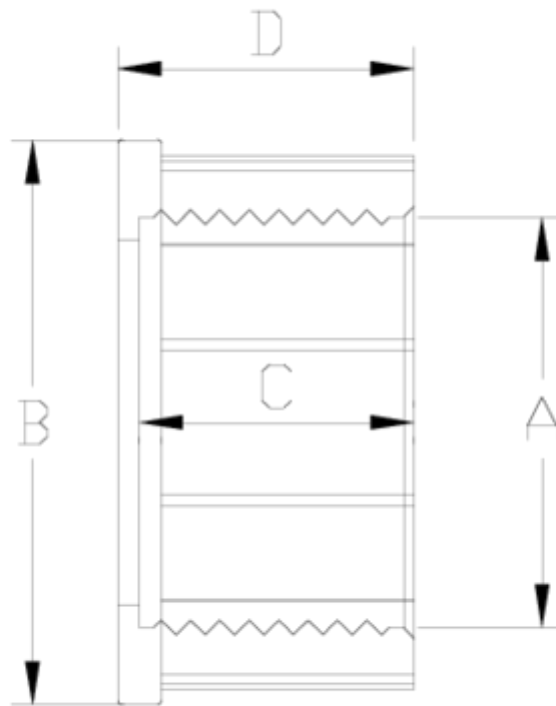

PVC-U pressure fittings

Female thread union coupling

ITEM 404

REFERENCE	DESCRIPTION	Net weight	Volumen (m ³)	contenido.peso bruto	Unidades lote
1002912	UNION COUPLING F. THREADED 1"	0.033	0.00472	0.78	20
1002914	UNION COUPLING F. THREADED 1 1/2"	0.060	0.00473	0.71	10
1002915	UNION COUPLING F. THREADED 2"	0.071	0.00472	0.83	10
1002931	UNION COUPLING F. THREADED 63-1 1/2"	0.092	0.00473	0.97	10

ITEM 404 | Female thread union coupling

Codigo	A	Peso (g)	B	C	D	PN	ROSCA
02914	50-1 1/2"	60	63	31	44	PN10	BSP
02931	63-1 1/2"	92	76	38	41	PN10	BSP

Product Documents

Product Certificates

Company Certificates