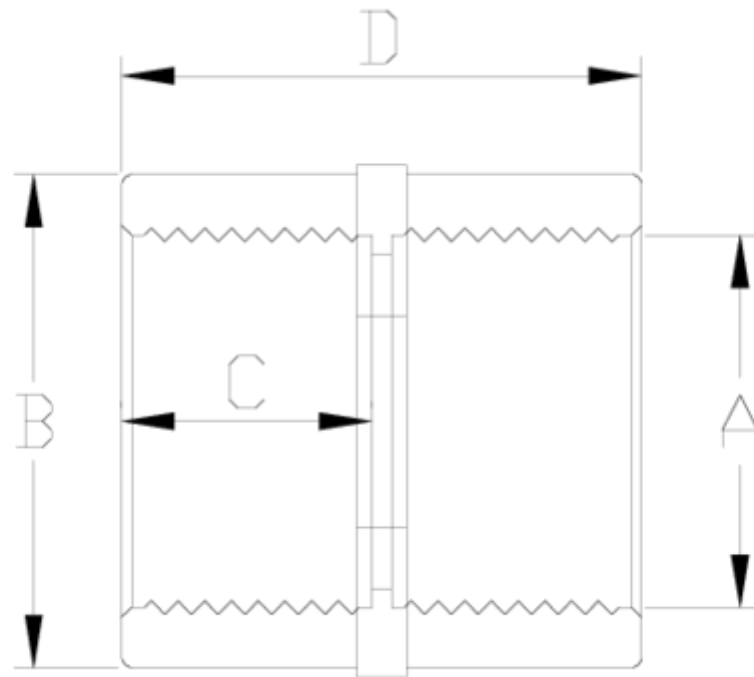

PVC-U pressure fittings

F/T coupling - white range

ITEM 046

REFERENCE	DESCRIPTION	Net weight	Volumen (m ³)	Gross weight	Unidades lote
1002585	UNION BUSH F.THREAD 1 1/2"-1 1/2" WHITE	0,126808	0,03682	13,23	100
1002586	UNION BUSH FEMALE THREADED 2"-2" WHITE RANGE	0,232576	0,04717	18,085	75

ITEM 046 | F/T coupling - white range

Codigo	A	Peso (g)	B	C	D	PN	ROSCA
02585	1 1/2"	110	61	31	65	PN10	BSP
02586	2"	169	75	38	79	PN10	BSP

Product Documents

Product Certificates

Company Certificates