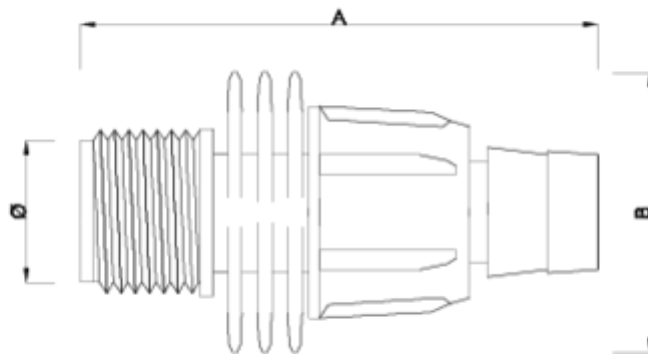

ITEM 941 | Tape connector male thread

Código	DIÁMETRO DEL TUBO	Peso (g)	A	B
07114	16-1/2"	9.5	65	36