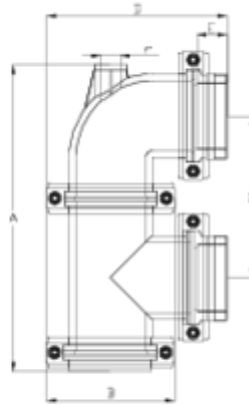

Netvitc System® Filters

Vertical stone strainer female threaded outlet ITEM 932

| REFERENCE | DESCRIPTION | Net weight | Volumen (m ³) | Gross weight | Unidades lote |
|-----------|--|------------|---------------------------|--------------|---------------|
| 108N921 | SNS FILTER VERTICAL STONE FEMALE THREADED/O 3" | 3,93 | 0,06149 | 8,78 | 2 |
| 108N922 | SNS FILTER VERTICAL STONE FEMALE THREADED/O 4" | 5,268 | 0,06149 | 6,188 | 1 |

ITEM 932 | Vertical stone strainer female threaded outlet

| CÓDIGO | Ø | PESOS | Brida SNS | A | B | C | D | E | r | PN | MEDIDA |
|--------|----|-------|-----------|-----|-----|-----|-----------|----|------|------|---------|
| 8N921 | 3" | 3978 | 90 | 397 | 164 | 210 | =188+6+70 | 51 | 3/4" | PN10 | MÉTRICO |
| 8N922 | 4" | 5577 | 110 | 456 | 188 | 245 | =211+6+86 | 62 | 1" | PN10 | MÉTRICO |