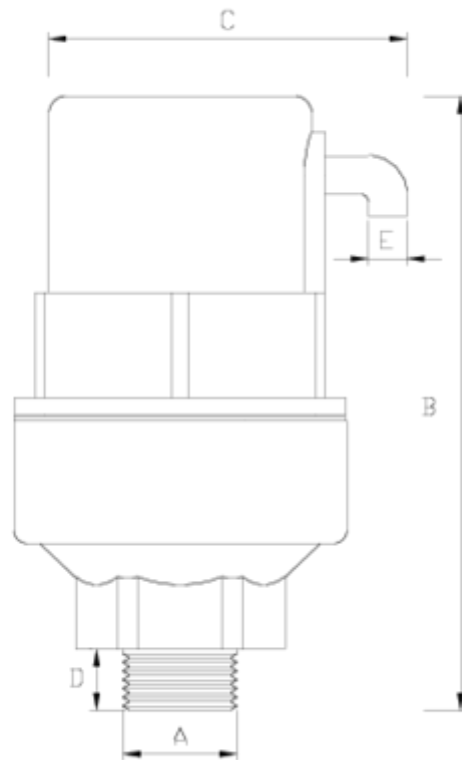

## Net air release valve

# Brass base triple effect elbow connection (D1) GRPP ITEM 313

REFERENCE	DESCRIPTION	Net weight	Volumen (m <sup>3</sup> )	Gross weight	Unidades lote
1017353	NET@AIR VALVE 1" PP BRASS TRIPLE EFFECT, ELBOW 3/8"	0,671115	0,02244	13,91	20

## ITEM 313 | Brass base triple effect elbow connection (D1) GRPP

Código	f A	Peso (g)	B	C	D	E	Material	PN	TIPO ROSCA
17353	1"	662	142	78	19	1/8"	PPFV	PN16	BSP
17753	1"	675	142	78	19	1/8"	PA	PN25	BSP