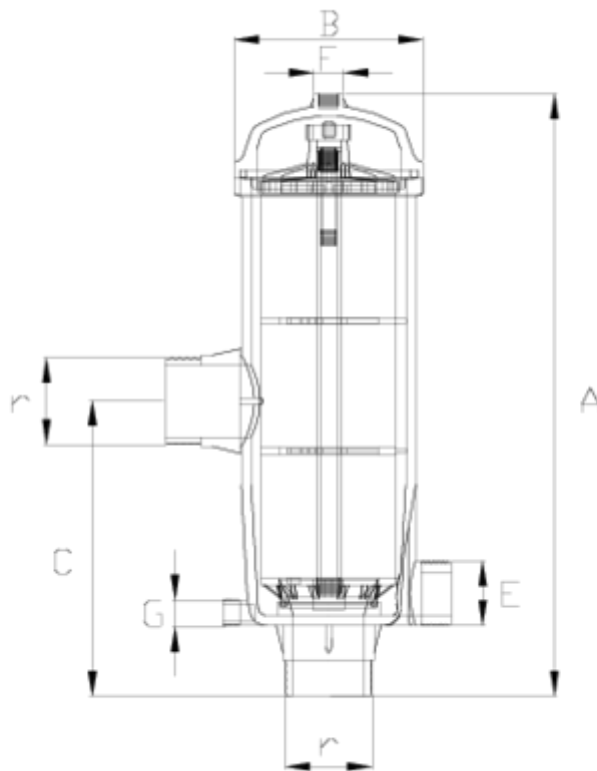

Filters

"BSP" threaded outlet

ITEM 316

REFERENCE	DESCRIPTION	Net weight	Volumen (m ³)	Gross weight	Unidades lote
1008001	140 MESH RING FILTER,MALE THREAD OUT. 2"	5,9	0,06879	12,69	2
1008002	140 MESH RING FILTER,MALE THREAD OUT. 3"	7,059	0,08678	15,958	2
1008011	120 MESH RING FILTER,MALE THREAD OUT. 2"	5,818	0,06879	12,41	2
1008012	120 MESH RING FILTER,MALE THREAD OUT. 3"	6,977	0,08678	15,794	2

ITEM 316 | "BSP" threaded outlet

CÓDIGO	SALIDA	MESH	MICRAS	A	B	C	D	E	F	G	PN	TIPO ROSCA
08001	63-2"	140	105	513	195	302	2"	2"	3/4"	3/4"	PN8	BSP
08011	63-2"	120	120	513	195	302	2"	2"	3/4"	3/4"	PN8	BSP
08002	90-3"	140	105	623	195	302	3"	2"	3/4"	3/4"	PN8	BSP
08012	90-3"	120	120	623	195	302	3"	2"	3/4"	3/4"	PN8	BSP