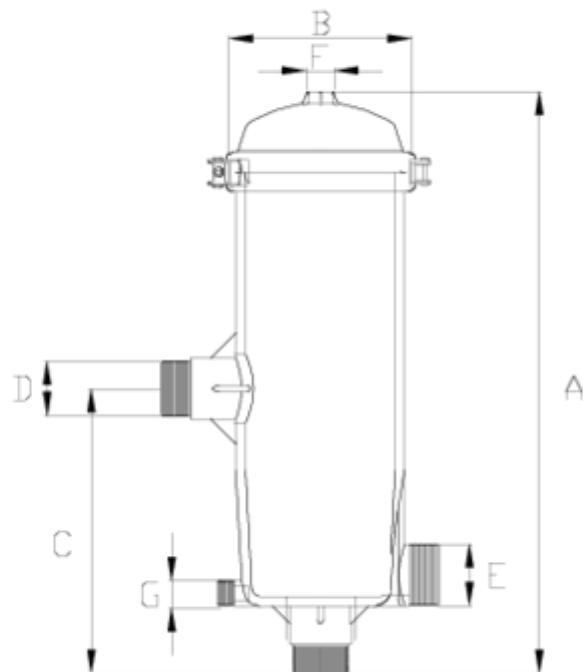

Filters

FILTRO DE MALLA SALIDA ROSCADA "BSP" SUPER ITEM 792

REFERENCE	DESCRIPTION	Net weight	Volumen (m ³)	Gross weight	Unidades lote
1008330	FILTER THREADED SUP. 2" 40M3 50M	5,4249	0,08678	12,34	2
1008332	FILTER THREADED SUP. 2" 40M3 130M	5,225	0,08678	11,3123	2
1008334	FILTER THREADED SUP. 2" 40M3 300M	5,225	0,08678	11,3123	2

ITEM 792 | FILTRO DE MALLA SALIDA ROSCADA "BSP" SUPER

CÓDIGO	SALIDA	MESH	MICRAS	A	B	C	D	E	F	G	PN	TIPO ROSCA
08330	63-2"	275	50	623	195	302	2"	2"	3/4"	3/4"	PN8	BSP
08331	63-2"	150	100	623	195	302	2"	2"	3/4"	3/4"	PN8	BSP
08332	63-2"	120	130	623	195	302	2"	2"	3/4"	3/4"	PN8	BSP
08333	63-2"	75	200	623	195	302	2"	2"	3/4"	3/4"	PN8	BSP
08334	63-2"	55	300	623	195	302	2"	2"	3/4"	3/4"	PN8	BSP