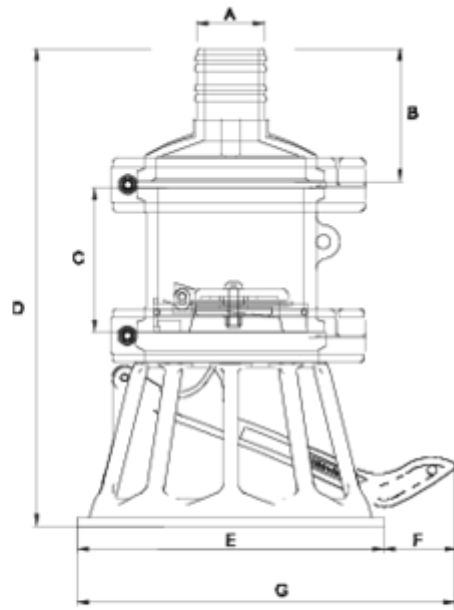

Netwell® foot valves

Foot valve with spigot connection ITEM 956

REFERENCE	DESCRIPTION	Net weight	Volumen (m ³)	Gross weight	Unidades lote
1014073	ASPIRATION FOOT VALVE, SPIGOT OUT 2"	2,956	0,04460	3,84	1
1014075	ASPIRATION FOOT VALVE, SPIGOT OUT 3"	3,045	0,04460	3,95	1

ITEM 956 | Foot valve with spigot connection

CÓDIGO	f	PESOS	BRIDA	B	C	D	E	F	G	PN
14073	2"	2956	125	112	122	403	259	53	311	PN10
14075	3"	3041	125	134	122	425	259	53	311	PN10

Product Documents

Product Certificates