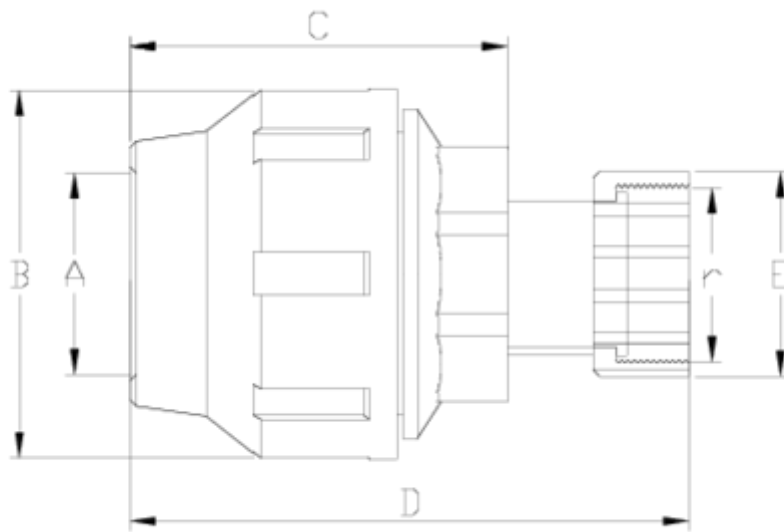

PP compression fittings

Free nut fitting coupling

ITEM 927

REFERENCE	DESCRIPTION	Net weight	Volumen (m ³)	Gross weight	Unidades lote
112E481	FREE NUT FITTING COUPLING 25-3/4" GREY	0	0,03129	0	60
112E482	ENLACE FITTING TUERCA GIRA. 32-1" GRIS	0,117	0,03129	6,42	50

ITEM 927 | Free nut fitting coupling

Code	Ø A-r	Weight (g)	B	C	D	E	PN	Thread
12E481	25 - 3/4"	87	55	61	105	38	PN16	BSP
12E482	32-1"	117	63	80	121	46	PN16	BSP

Product Documents

Product Certificates

Company Certificates