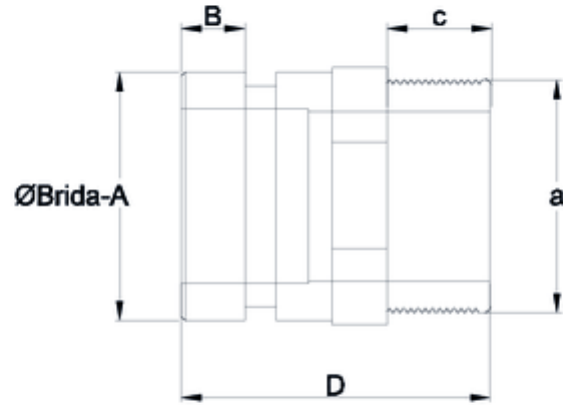

Netvitc® coupling

Netvitc® coupling male threaded ITEM 955

REFERENCE	DESCRIPTION	Net weight	Volumen (m ³)	Gross weight	Unidades lote
110N107	NETVITC COUPLING MALE THREAD 2"	0,155	0,00891	3,243	20

Product Documents