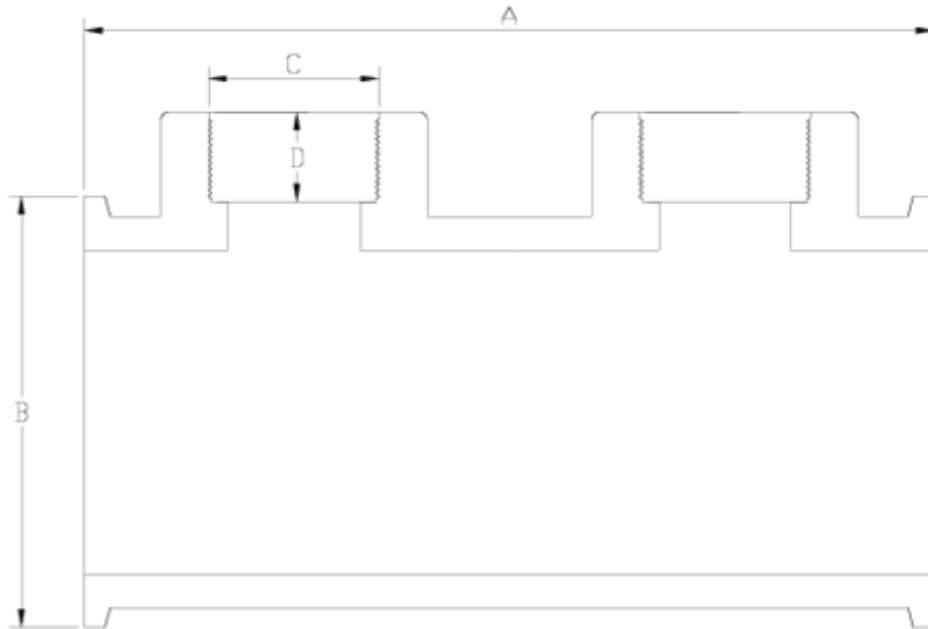

Netvitc System pressure fittings

Netvitc System® female threaded outlet double tee ITEM 42N

REFERENCE	DESCRIPTION	Net weight	Volumen (m ³)	Gross weight	Unidades lote
101N700	TE DOBLE NET SYS 90-2" PVC	1,39915	0,01553	3,125	2
101N704	PVC SNS FEMALE THREADED DOUBLE TEE 110-2"	1,8685	0,03129	4,31	2