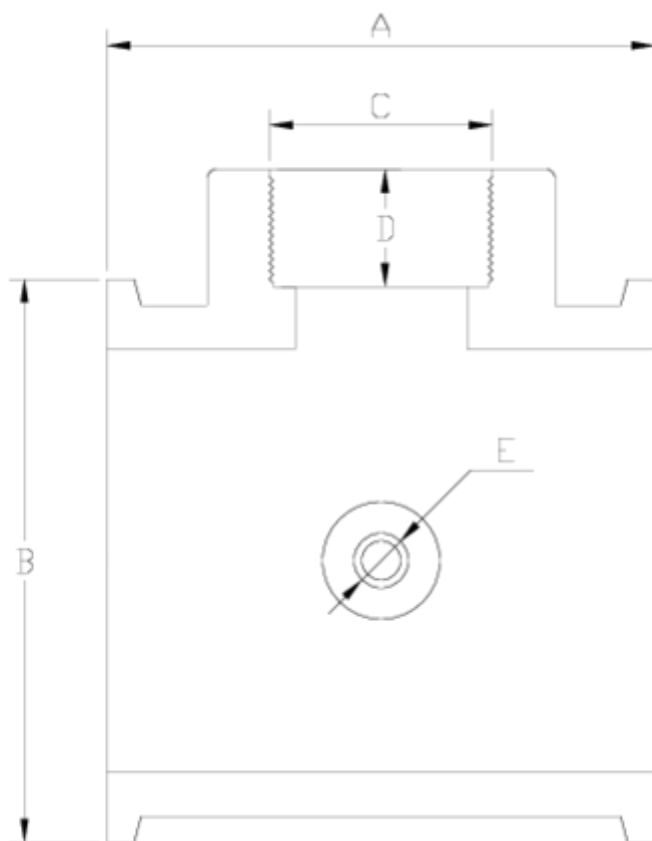

# TE CORTA R/H NETVITC SYSTEM "AIR L" PVC ITEM 40N

REFERENCE	DESCRIPTION	Net weight	Volumen (m <sup>3</sup> )	Gross weight	Unidades lote
101N540	PVC AIR-L SNS SHORT TEE FEMALE THREAD. 90-2"-1/4"	0,83	0,02243	3,75	4
101N541	PVC AIR-L SNS SHORT TEE FEMALE THREAD. 90-2"-1/2"	0,826	0,02243	3,73	4
101N542	PVC AIR-L SNS SHORT TEE FEMALE THREAD. 90-2"-3/4"	0,82	0,02243	3,71	4
101N543	PVC AIR-L SNS SHORT TEE FEMALE THREAD. 110-2"-1/4"	1,088	0,02243	4,78	4
101N544	PVC AIR-L SNS SHORT TEE FEMALE THREAD. 110-2"-1/2"	1,085	0,02243	4,77	4
101N545	PVC AIR-L SNS SHORT TEE FEMALE THREAD. 110-2"-3/4"	1,08	0,02243	4,75	4

## ITEM 40N | TE CORTA R/H NETVITC SYSTEM "AIR L" PVC

CÓDIGO	f	PESO	BRIDA	A	B	C	D	E	PN	ROSCA
1N540	90-2"	830	90	137	121	2"	38	1/4"	PN10	BSP
1N541	90-2"	826	90	137	121	2"	38	1/2"	PN10	BSP
1N542	90-2"	820	90	137	121	2"	38	3/4"	PN10	BSP
1N543	110-2"	1088	110	137	144	2"	38	1/4"	PN10	BSP
1N544	110-2"	1085	110	137	144	2"	38	1/2"	PN10	BSP
1N545	110-2"	1080	110	137	144	2"	38	3/4"	PN10	BSP