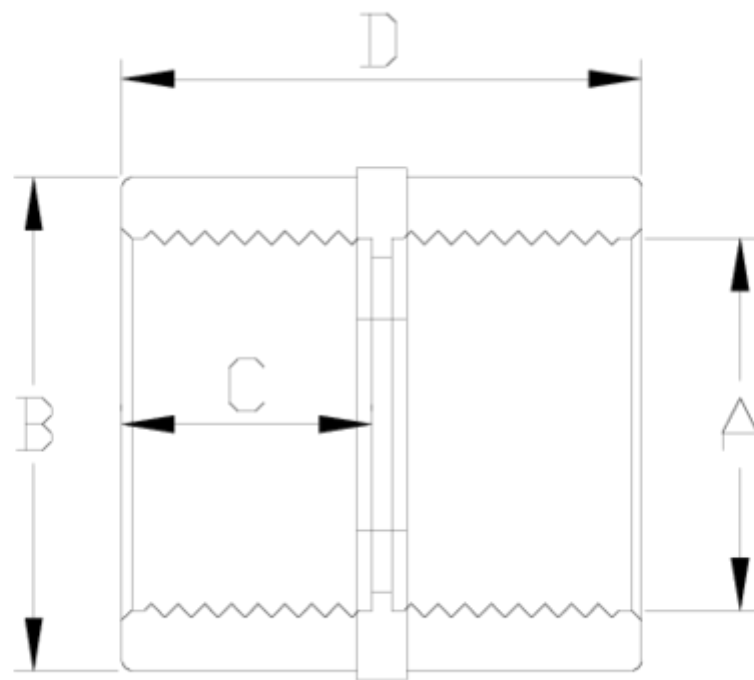

PVC-U pressure fittings

F/T coupling - white range

ITEM 046

REFERENCE	DESCRIPTION	Net weight	Volumen (m ³)	Gross weight	Unidades lote
1002585	UNION BUSH F.THREAD 1 1/2"-1 1/2" WHITE	0,126808	0,03682	13,23	100
1002586	UNION BUSH FEMALE THREADED 2"-2" WHITE RANGE	0,232576	0,04717	18,085	75

ITEM 046 | F/T coupling - white range

Codigo	A	Peso (g)	B	C	D	PN	ROSCA
02585	1 1/2"	110	61	31	65	PN10	BSP
02586	2"	169	75	38	79	PN10	BSP

Product Documents

Product Certificates

Company Certificates