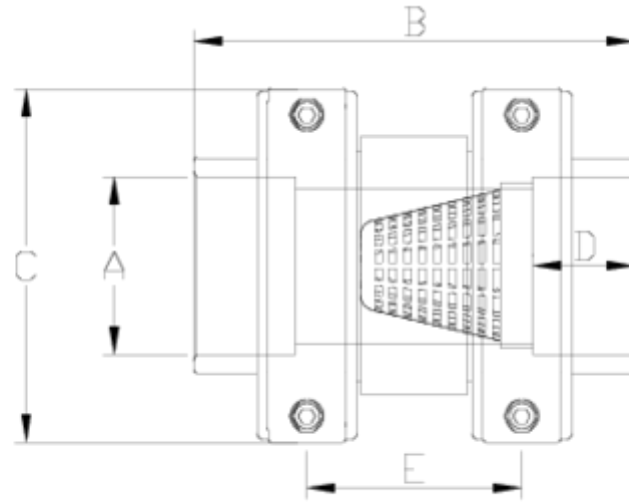

## ITEM 936

REFERENCE	DESCRIPTION	Net weight	Volumen (m <sup>3</sup> )	Gross weight	Unidades lote
108N169	SNS FILTER SCREEN SOLVENT SOCKET/O 40	0.69	0.00983	3.27	4
108N170	SNS FILTER SCREEN SOLVENT SOCKET/O 50	0.8197	0.00983	3.5507	4
108N171	NETV. SIGHT GLASS STRAINER PLAIN 63	0.75	0.00708	3.24	4
108N172	SNS FILTER SCREEN SOLVENT SOCKET/O 75	0.957	0.01234	4.08	4
108N173	SNS FILTER SCREEN SOLVENT SOCKET/O 90	2.94615	0.04117	12.425	4
108N174	SNS FILTER SCREEN SOLVENT SOCKET/O 110	3.13615	0.04117	13.185	4
108N175	SNS FILTER SCREEN SOLVENT SOCKET/O 125	3.16865	0.02243	6.825	2