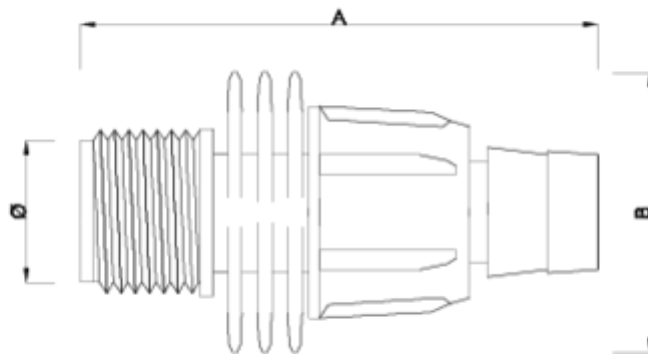

Micro-irrigation fittings

Tape connector male thread ITEM 941

REFERENCE	DESCRIPTION	Net weight	Volumen (m ³)	Gross weight	Unidades lote
1007114	TAPE CONNECTOR MALE THREAD 16-1/2"	0,01	0,04408	8,55	800

ITEM 941 | Tape connector male thread

Código	DIÁMETRO DEL TUBO	Peso (g)	A	B
07114	16-1/2"	9.5	65	36

Product Documents

Product Certificates

Company Certificates