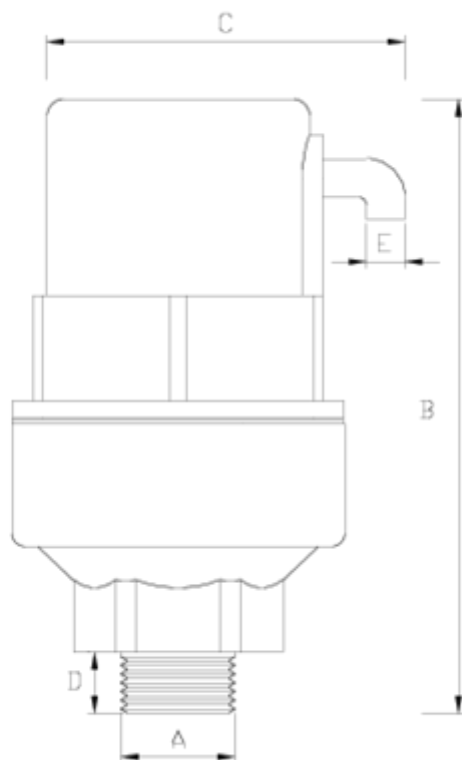

Net air release valve

Triple effect, elbow connection 3/8" (D1) - PA ITEM 312

REFERENCE	DESCRIPTION	Net weight	Volumen (m ³)	Gross weight	Unidades lote
1017551	NET® AIR VALVE 1/2" PA TRIPLE EFFECT, ELBOW 3/8"	0,3033	0,02244	6,606	20
1017552	NET® AIR VALVE 3/4" PA TRIPLE EFFECT, ELBOW 3/8"	0,3539	0,02244	7,565	20
1017553	NET® AIR VALVE 1" PA TRIPLE EFFECT, ELBOW 3/8"	0,3611	0,02244	7,71	20

ITEM 312 | Triple effect, elbow connection 3/8" (D1) - PA

Código	f A	Peso (g)	B	C	D	E	Material	PN	TIPO ROSCA
17051	1/2"	296	137	78	14	1/8"	PPFV	PN16	BSP
17052	3/4"	300	139	78	16	1/8"	PPFV	PN16	BSP
17053	1"	307	142	78	19	1/8"	PPFV	PN16	BSP
17551	1/2"	308	137	78	14	1/8"	PA	PN25	BSP
17552	3/4"	312	139	78	16	1/8"	PA	PN25	BSP
17553	1"	320	142	78	19	1/8"	PA	PN25	BSP