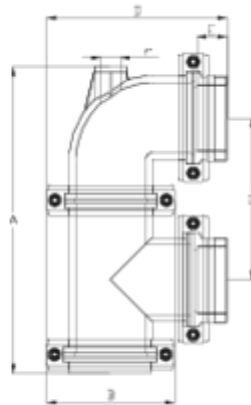

Netvitc System® Filters

Vertical stone strainer female threaded outlet ITEM 932

REFERENCE	DESCRIPTION	Net weight	Volumen (m ³)	Gross weight	Unidades lote
108N921	SNS FILTER VERTICAL STONE FEMALE THREADED/O 3"	3,93	0,06149	8,78	2
108N922	SNS FILTER VERTICAL STONE FEMALE THREADED/O 4"	5,268	0,06149	6,188	1

ITEM 932 | Vertical stone strainer female threaded outlet

CÓDIGO	Ø	PESOS	Brida SNS	A	B	C	D	E	r	PN	MEDIDA
8N921	3"	3978	90	397	164	210	=188+6+70	51	3/4"	PN10	MÉTRICO
8N922	4"	5577	110	456	188	245	=211+6+86	62	1"	PN10	MÉTRICO